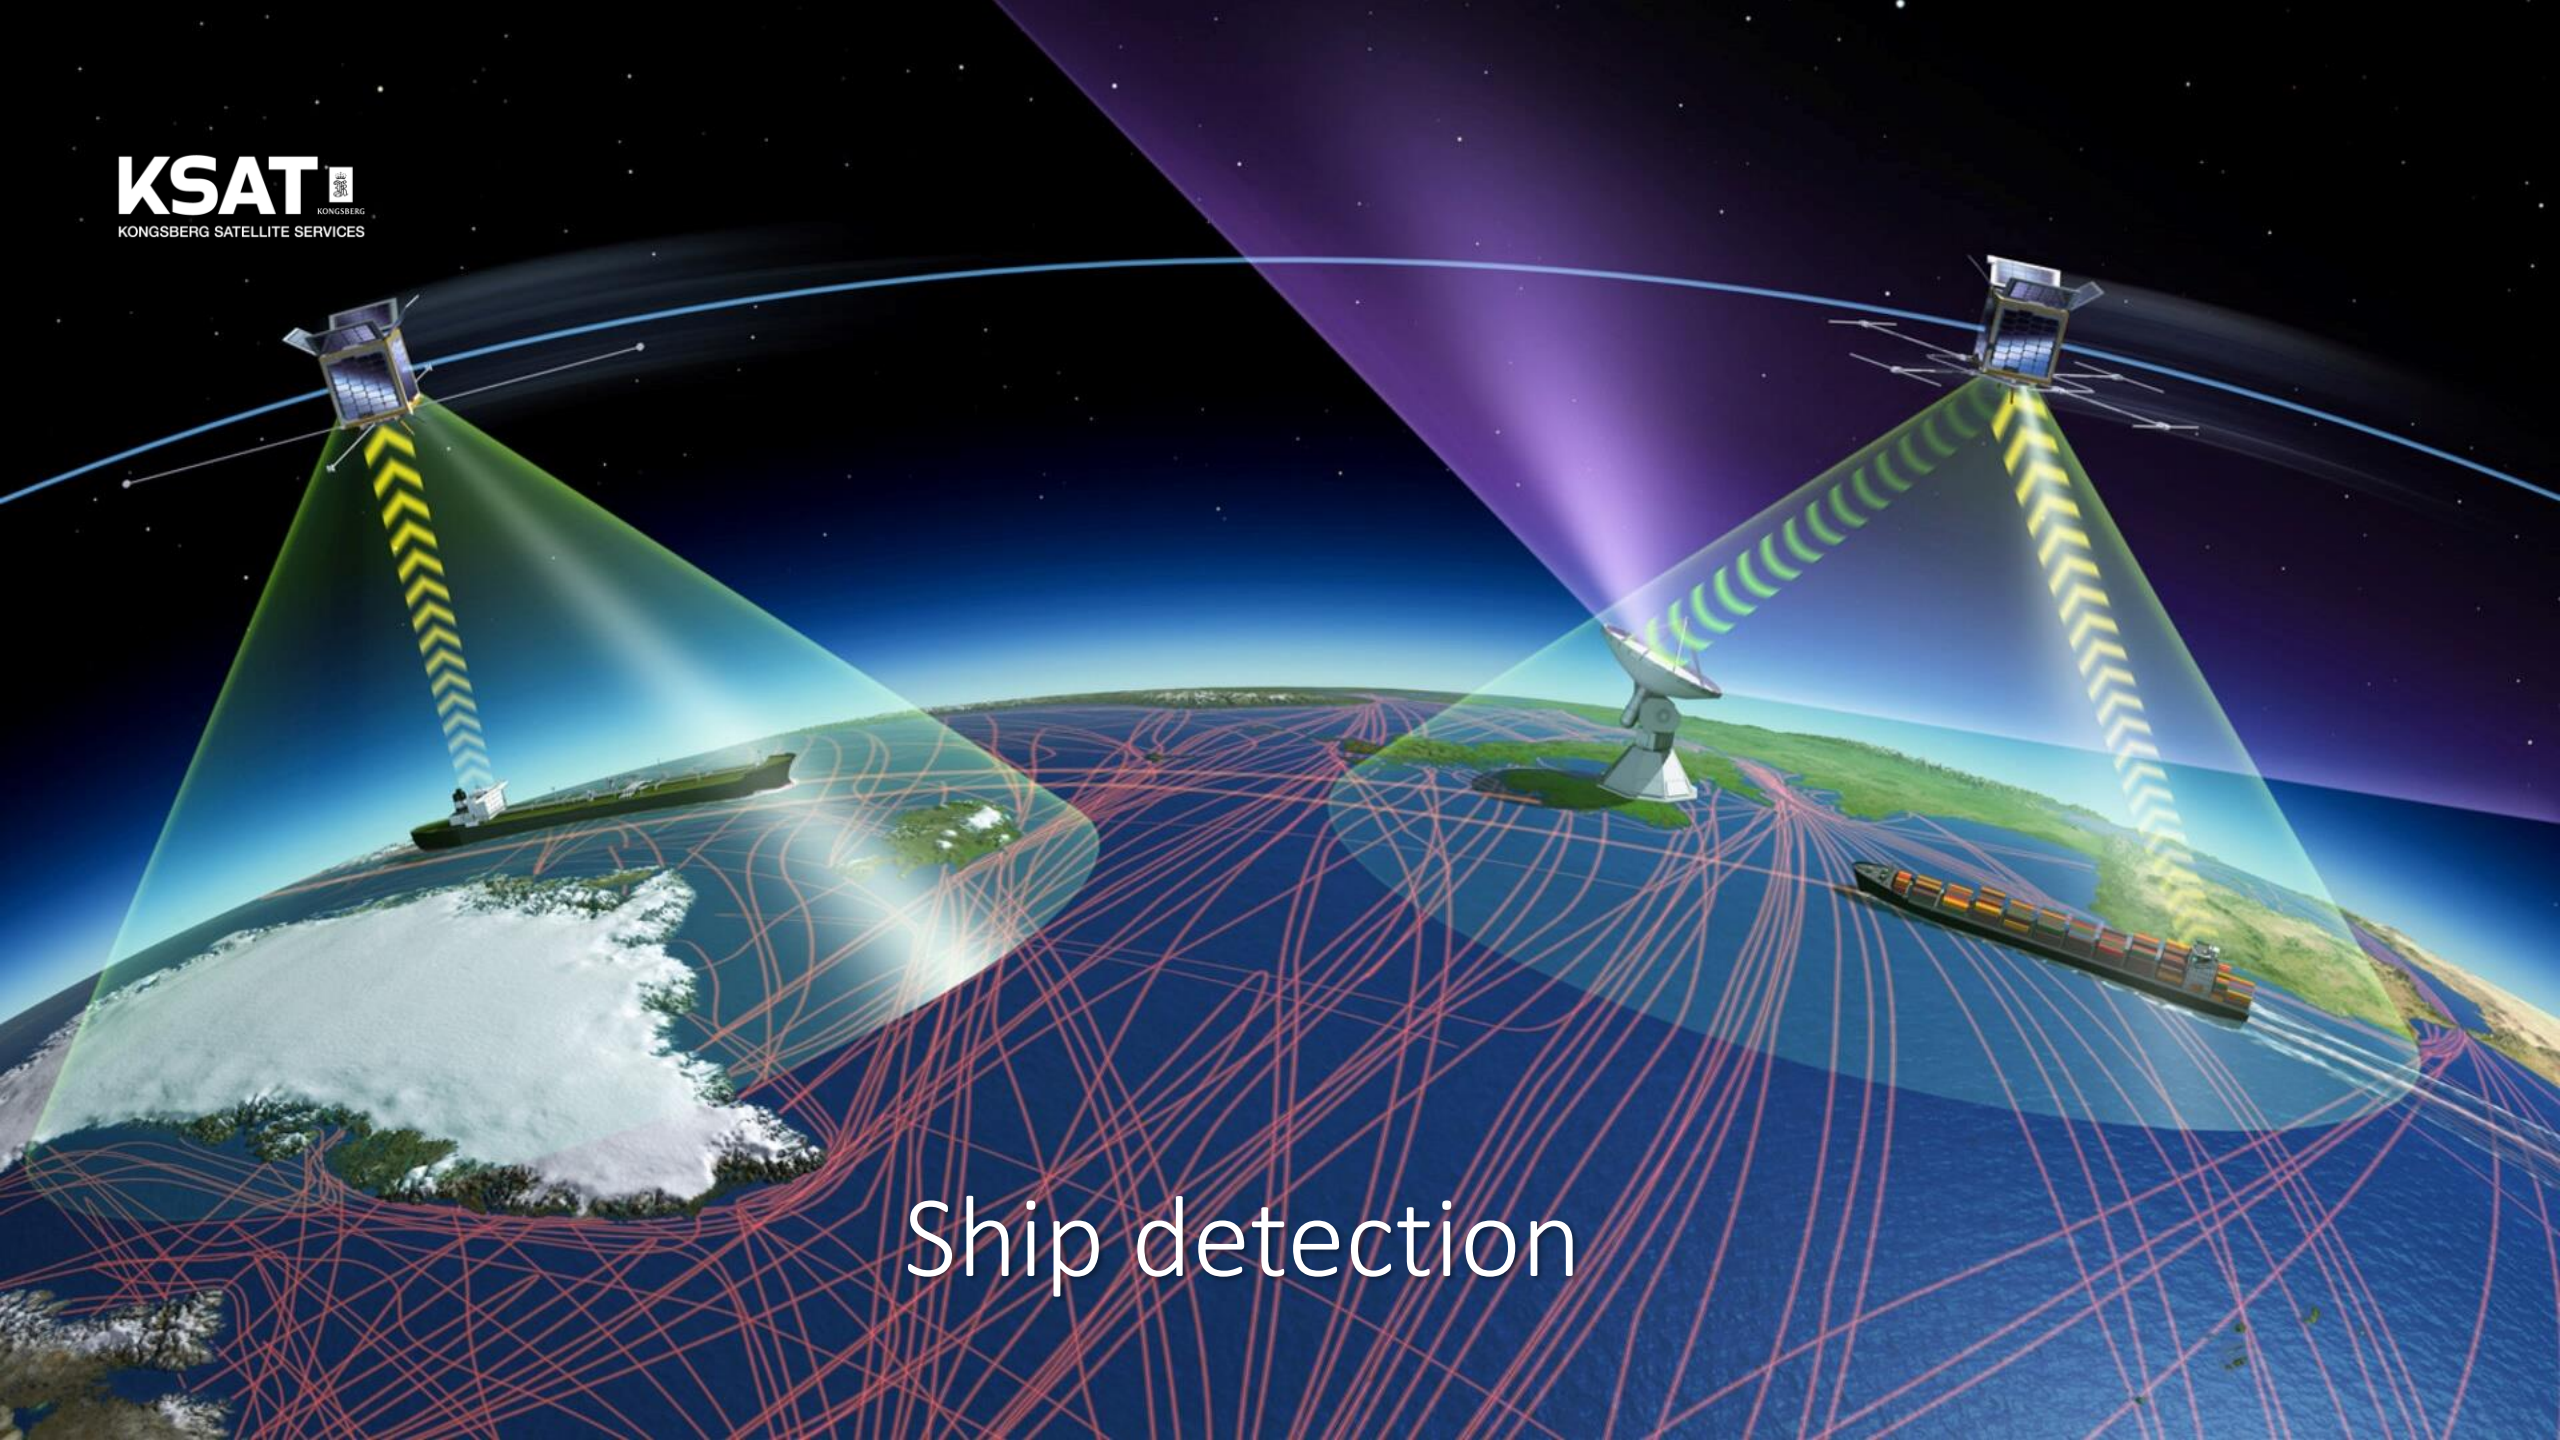

WE CONNECT SPACE AND EARTH

Maja-Stina Ekstedt
*EVP Sustainability, Public Relations &
Communication*

Svalbard Station – 78' North

 KSAT Ground Station

 KSAT Partner Station

Earth Observation used in the Arctic

Multi satellite mission services

Harmful algae bloom detection

Monitoring illegal fisheries

Oil spill detection

Ship detection

The Arctic Space Value Chains

Tromsø - Svalbard
Greenland – Jan Mayen - Inuvik