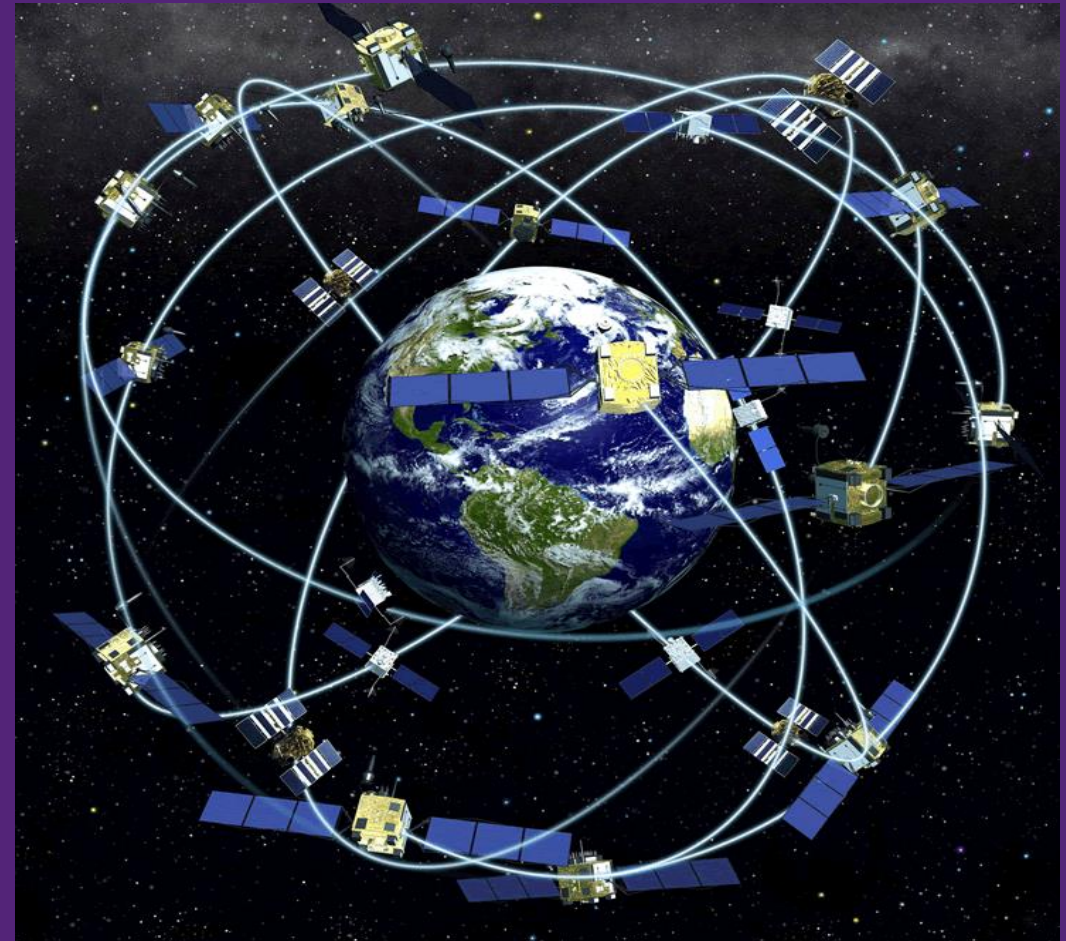

WE CONNECT SPACE AND EARTH

Maja-Stina Ekstedt
*EVP Sustainability, Public Relations &
Communication*

Svalbard Station – 78' North

 KSAT Ground Station

 KSAT Partner Station

Earth Observation used in the Arctic

Multi satellite mission services

Harmful algae bloom detection

Monitoring illegal fisheries

Oil spill detection

Ship detection

The Arctic Space Value Chains

Tromsø - Svalbard
Greenland – Jan Mayen - Inuvik